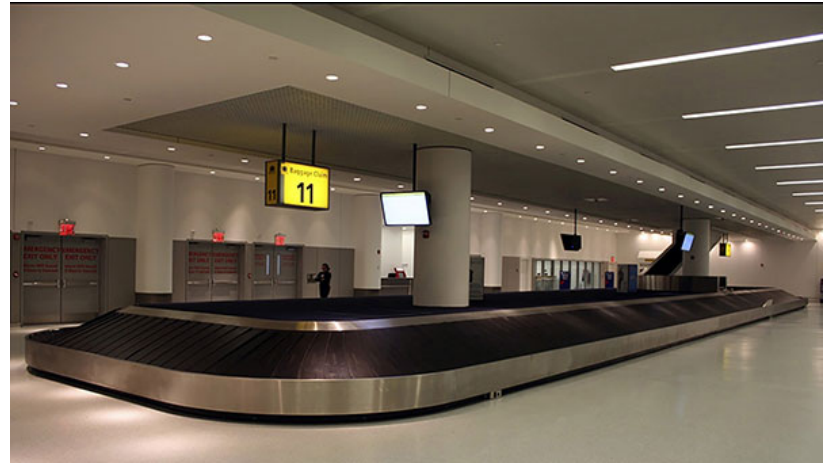

8"

Architectural LED Downlight

EPD-8-RGBW

Edison Series

Lensed Flanged Trim

Lensed Trimless

Application

A complete family of downlights, accent lights, wallwashers, double wallwashers, and corner wallwashers in multiple beam spreads and apertures designed for commercial, civic, museums, corporate, hospitality, academic, retail, medical, and houses of worship.

Features

- Exceptional Optical Quality: Up to 98 CRI, 1×2 Step MacAdam Ellipse.
- Shipped standard with a Solite Beam Smoother lens that removes striations from the light source.
- Available with a multitude of dimming protocols and control offerings.