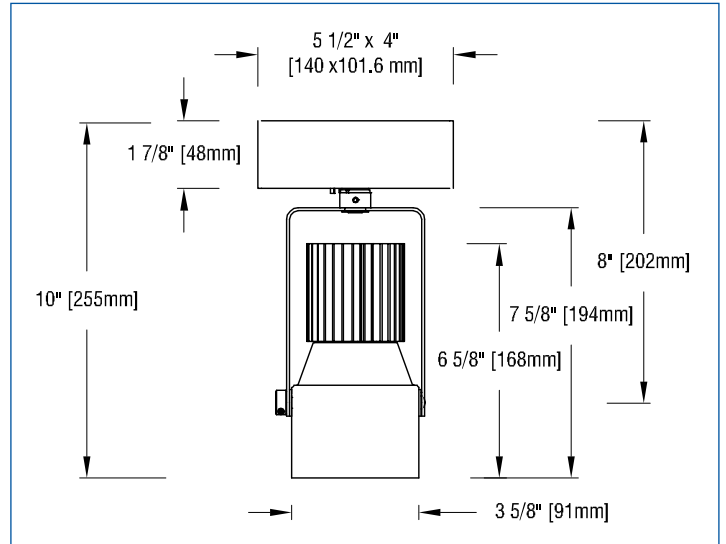

OPTICAL ACCESSORIES

Specify as separate line items.

All are 2 3/4" (70mm) dia. Lenses and filters are glass; screens are aluminum.

diffuse glass	DGS/2.75
prismatic lens (Solite)	PLS/2.75
55° spread lens	LENS/2.75
40° x 70° spread lens	LENS/2.75-4070
beam smoother	CLR/2.75
color filters	
Daylight Blue	DAY/2.75
Surprise Pink	PNK/2.75
amber	AMB/2.75
blue	BLU/2.75
green	GRN/2.75
red	RED/2.75
33% light reduction screen	SCR33/2.75
50% light reduction screen	SCR50/2.75

BARN DOORS

Specify as separate line items.

Specify with one optical accessory (not included), see above.

white	BD-A3-WH
black	BD-A3-BL
silver	BD-A3-SI
custom color	BD-A3-CC

APPLICATIONS

Luminaire is listed for mounting on a standard 4" octagonal outlet box (by others).

– see below for photometric reports –