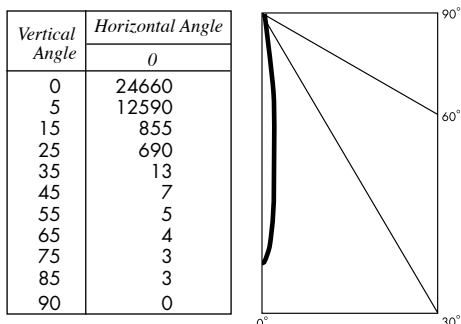

PHOTOMETRIC REPORT with 10° reflector (tested per IESNA LM-79-2008)

Verification Services Report No. 1222995. Original test report furnished upon request.

Luminaire ..... track-mounted LED accent light with 10° reflector and black lens holder (NO LENS)

Lamp ..... Xicato LED Module, 2000 lumens, 3000K

Lamp Life ..... Rated 50,000 hours based on L70/B50 criteria. LM80 report by LED manufacturer furnished upon request

CANDLEPOWER DISTRIBUTION

LUMINAIRE LIGHT OUTPUT AND EFFICACY

LED Module Type	Luminaire Light Output	Luminaire CBCP	Luminaire Efficacy (lms/watt)	System Wattage
700 Lumens Artist	512*	8890*	36*	14
1000 Lumens Artist	674*	11696*	36*	19
1300 Lumens Artist	933*	16189*	31*	30
1600 Lumens Artist	1108*	19235*	29*	38
1000 Lumens standard & Vibrant	706*	12136*	50*	14
1300 Lumens standard & Vibrant	942*	16350*	50*	19
2000 Lumens standard & Vibrant	1421	24660	38	38

*estimated values

PHOTOMETRIC REPORT with 24° reflector (tested per IESNA LM-79-2008)

Verification Services Report No. 122996. Original test report furnished upon request.

Luminaire ..... track-mounted LED accent light with 24° reflector and black lens holder (NO LENS)

Lamp ..... Xicato LED Module, 2000 lumens, 3000K

Lamp Life ..... Rated 50,000 hours based on L70/B50 criteria. LM80 report by LED manufacturer furnished upon request