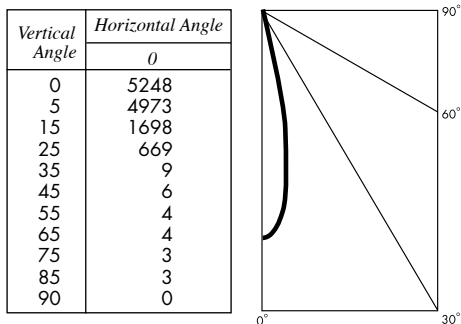

CANDLEPOWER DISTRIBUTION

LUMINAIRE LIGHT OUTPUT AND EFFICACY

LED Module Type	Luminaire Light Output	Luminaire CBCP	Luminaire Efficacy (lms/watt)	System Wattage
700 Lumens Artist	457*	1855*	32*	14
1000 Lumens Artist	602*	2465*	32*	19
1300 Lumens Artist	833*	3445*	27*	30
1600 Lumens Artist	990*	4093*	26*	38
1000 Lumens standard & Vibrant	631*	2608*	45*	14
1300 Lumens standard & Vibrant	841*	3479*	44*	19
2000 Lumens standard & Vibrant	1269	5248	34	38

*estimated values