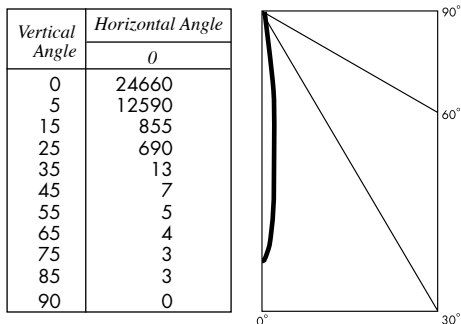

PHOTOMETRIC REPORT with 10° reflector (tested per IESNA LM-79-2008)

Verification Services Report No. 1222995. Original test report furnished upon request.

Luminaire ..... track-mounted LED accent light with 10° reflector and black lens holder (NO LENS)

Lamp ..... Xicato LED Module, 2000 lumens, 3000K

Lamp Life ..... Rated 50,000 hours based on L70/B50 criteria. LM80 report by LED manufacturer furnished upon request

CANDLEPOWER DISTRIBUTION

LUMINAIRE LIGHT OUTPUT AND EFFICACY

LED Module Type	Luminaire Light Output	Luminaire CBCP	Luminaire Efficacy (lms/watt)	System Wattage
700 Lumens Artist	512*	8890*	36*	14
1000 Lumens Artist	674*	11696*	36*	19
1300 Lumens Artist	933*	16189*	31*	30
1600 Lumens Artist	1108*	19235*	29*	38
1000 Lumens standard & Vibrant	706*	12136*	50*	14
1300 Lumens standard & Vibrant	942*	16350*	50*	19
2000 Lumens standard & Vibrant	1421	24660	38	38

*estimated values

PHOTOMETRIC REPORT with 24° reflector (tested per IESNA LM-79-2008)

Verification Services Report No. 122996. Original test report furnished upon request.

Luminaire ..... track-mounted LED accent light with 24° reflector and black lens holder (NO LENS)

Lamp ..... Xicato LED Module, 2000 lumens, 3000K

Lamp Life ..... Rated 50,000 hours based on L70/B50 criteria. LM80 report by LED manufacturer furnished upon request