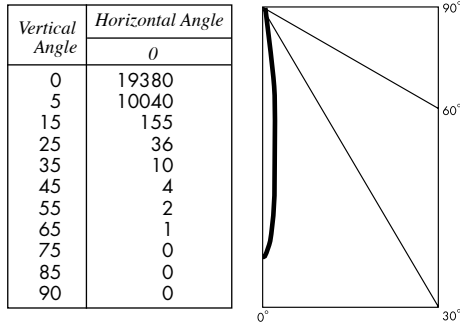

CANDLEPOWER DISTRIBUTION

LUMINAIRE LIGHT OUTPUT AND EFFICACY

LED Module Type	Luminaire Light Output	Luminaire CBCP	Luminaire Efficacy (lms/watt)	System Wattage
700 Lumens Artist	277*	6986*	20*	14
1000 Lumens Artist	365*	9192*	19*	19
1300 Lumens Artist	505*	12,723*	17*	30
1600 Lumens Artist	600*	15,116*	16*	38
1000 Lumens standard & Vibrant	382*	9631*	27*	14
1300 Lumens standard & Vibrant	510*	12,849*	27*	19
2000 Lumens standard & Vibrant	769	19,380	21	38