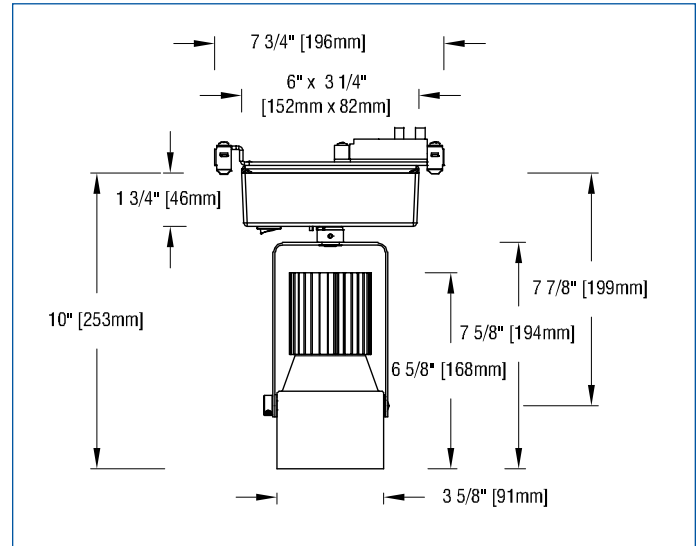

OPTICAL ACCESSORIES

Specify as separate line items.

All are 2 3/4" (70mm) dia. Lenses and filters are glass; screens are aluminum.

diffuse glass	DGS/2.75
prismatic lens (Solite)	PLS/2.75
55° spread lens	LENS/2.75
40° x 70° spread lens	LENS/2.75-4070
beam smoother	CLR/2.75
color filters	
Daylight Blue	DAY/2.75
Surprise Pink	PNK/2.75
amber	AMB/2.75
blue	BLU/2.75
green	GRN/2.75
red	RED/2.75
33% light reduction screen	SCR33/2.75
50% light reduction screen	SCR50/2.75

BARN DOORS

Specify as separate line items.

Specify with one optical accessory (not included), see above.

white	BD-A3-WH
black	BD-A3-BL
silver	BD-A3-SI
custom color	BD-A3-CC

APPLICATIONS

Luminaire is listed for mounting on Edison Price Lighting 120-volt or 277-volt track.

Fixture Spacing Requirements The track adapter of this fixture is 7 3/4" long. For this reason 1) it cannot be track-mounted closer than 8" on center and 2) it cannot be used with 2 of our 7 **Unicep** single-fixture track units.

– see below for photometric reports –