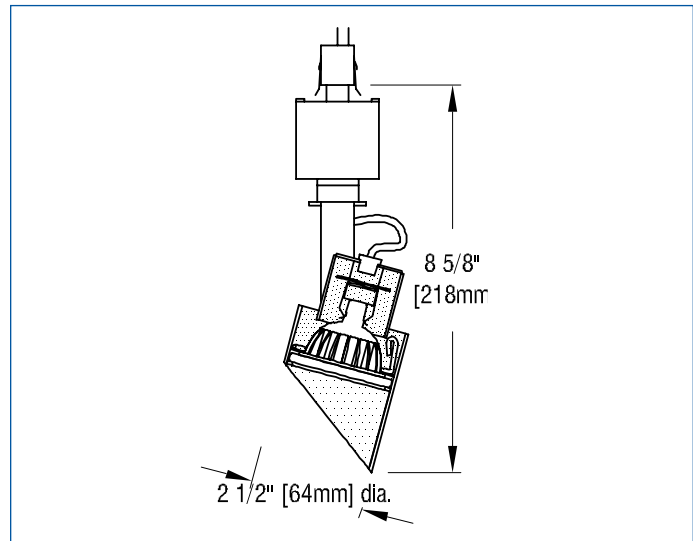

ARTIMA MRE W

APPLICATIONS

Fixture is suitable for wallwashing vertical surfaces in museums, galleries, showrooms, residences, offices and stores.

Fixture is cULus listed for mounting on Edison Price Lighting 120-volt track only.

Lamp (By Others) Dimming Info

Edison Price Lighting does not include lamps and does not sell either lamps or their accessories. For dimming compatibility consult the lamp manufacturer's website.

For current lamp performance data, consult lamp manufacturer's website.