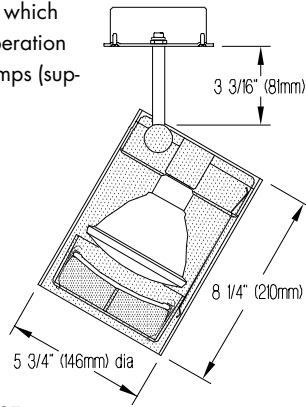

surface mounted PAR 38 LED accent light

FEATURES

- **Maxima 38E O-OBM is an accent light** which has been checked for fit and initial operation with the following PAR 38 LED retrofit lamps (supplied by others):
 - KETRA S38
 - Soraa PAR38
 - GE PAR38
 - TCP Allusion PAR38, dim-to-warm
 - Additional lamps may be suitable. Contact factory with inquiries.
- **Fixture is designed for mounting on a 4" octagonal outlet box** (by others).
- **The optical assembly for Maxima 38E O-OBM is a matte black cross-baffle** which reduces spill light and controls lamp brightness. The assembly is fixed in place for precise aiming and easily removed as a unit for relamping.
- **A concealed swivel provides 385° horizontal rotation and vertical adjustment from 0° to 90°.** The swivel is permanently tensioned, allowing Maxima fixtures to remain fixed at any aiming angle.
- **Maxima 38E O-OBM fixtures accept one or two of a number of [Optical Accessories](#)** including spread lenses, a beam smoother, color filters and light reduction screens.
- **Maxima fixtures have seamless aluminum housings for lightweight durability and cast aluminum tops for heat dissipation.** Standard finish is matte white; also available in black and Industrial Silver matte paint finishes.
- **For more information, [click here](#).**