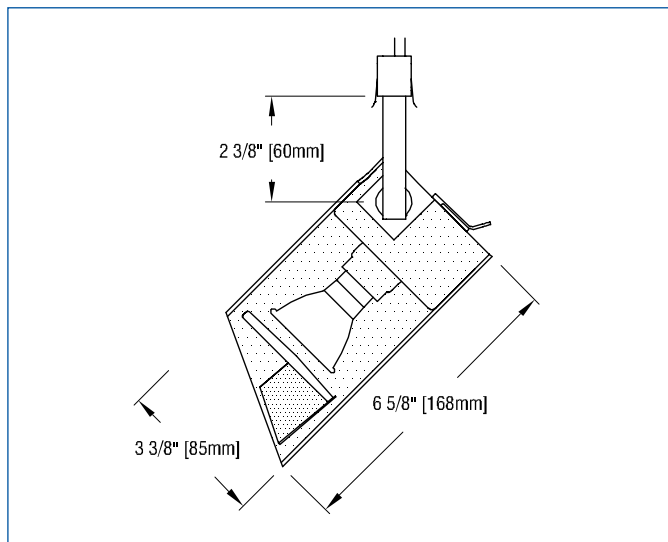

MINIMAX 16E W

APPLICATIONS

Luminaire is suitable for highlighting vertical surfaces in museums, galleries, showrooms, residences, offices and stores.

Fixture is listed for mounting on Edison Price Lighting 120-volt track only.

For current Sora MR16-GU10 lamp performance data, consult www.soraa.com.