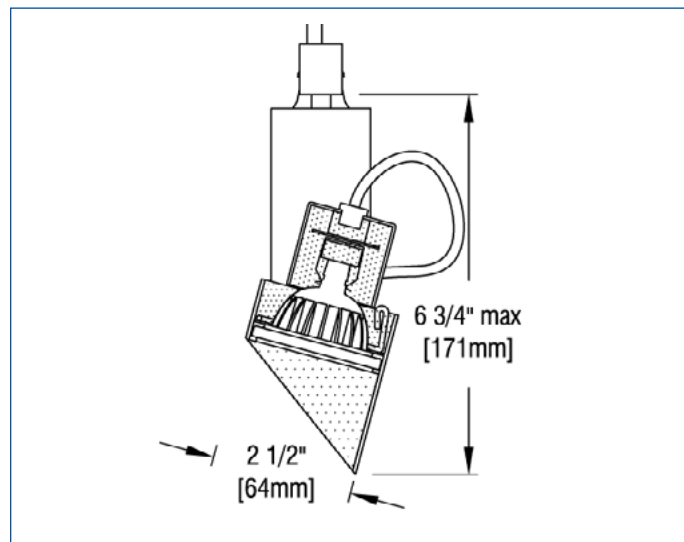

MAGIC WAND MRE W

APPLICATIONS

Fixture is suitable for wallwashing vertical surfaces in museums, galleries, showrooms, residences, restaurants, offices and stores.

Fixture is individually fused and UL^{US} listed for mounting on Edison Price Lighting 120-volt track only.

Lamp (By Others) Dimming Info

Edison Price Lighting does not include lamps and does not sell either lamps or their accessories. For dimming compatibility consult the lamp manufacturer's website.

For current lamp performance data, consult lamp manufacturer's website.