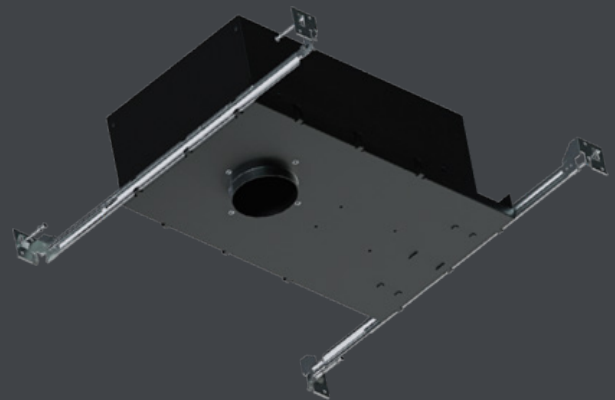

## Task Lighting

Our high-lumen task lighting fixture with a small aperture. Designed for precise tasks, it offers focused illumination, reduced shadows, and enhanced visibility. Its compact design and energy-efficient features make it a perfect addition to any workspace, boosting productivity and comfort.

<b>APERTURES</b>	1", 2"
<b>LUMENS</b>	Up to: 1000L
<b>CRI</b>	90
<b>DISTRUBUTIONS</b>	15° - 50°