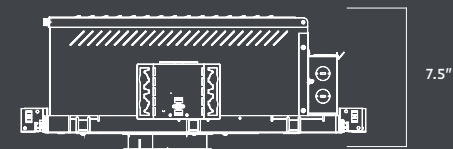

FLANGED

TRIMLESS

MILLWORK

7.5"

4.85"

2.44"

2"

BOLD SERIES

APERTURES	3", 4"
LUMENS	Standard: Up to 2000L High Lumen: Up to 2500L
CRI	90, 98+
DISTRUBUTIONS	15° - 60°
TILT	0° - 45°
ROTATION	360°

COMPLETE PRODUCT FAMILY

ROUND	ADJUSTABLE	HIGH LUMEN
SQUARE	SHALLOW	IP RATED
CYLINDER	FLAT HOUSING	IC RATED