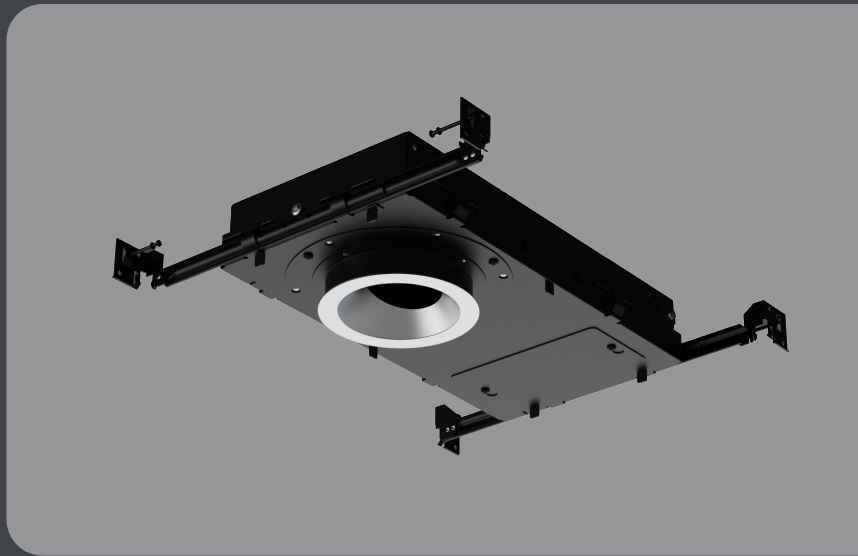

BOLD SERIES

Architectural Downlights

Create a personalized and functional space with Edison Price Lighting's Bold Series. These innovative shallow downlights offer a range of lighting options for any room. Choose from our extensive collection and make a bold statement with your lighting.

FLANGED

TRIMLESS

MILLWORK

7.5"

4.85"

2.44"

2"

BOLD SERIES

APERTURES	3", 4"
LUMENS	Standard: Up to 2000L High Lumen: Up to 2500L
CRI	90, 98+
DISTRUBUTIONS	15° - 60°
TILT	0° - 45°
ROTATION	360°

COMPLETE PRODUCT FAMILY

ROUND	ADJUSTABLE	HIGH LUMEN
SQUARE	SHALLOW	IP RATED
CYLINDER	FLAT HOUSING	IC RATED