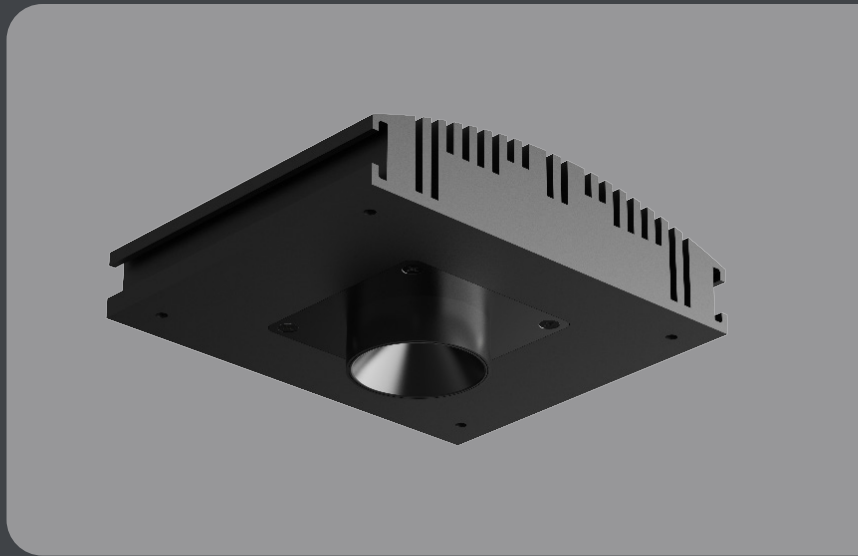

EMD SERIES

Architectural Downlights

Discover the perfect blend of style and functionality with our small aperture downlights. Designed with a compact form factor and a striking aesthetic, these lights offer focused illumination for any space. Illuminate your surroundings with precision, while adding a touch of modern elegance.

APERTURES	0.5", 1", 1.5", 2", 3"
LUMENS	Standard: Up to 2000L
CRI	90+
DISTRUBUTIONS	15° - 60°

MICRO SERIES

COMPLETE PRODUCT FAMILY

ROUND	ADJUSTABLE
SQUARE	HIGH LUMEN
CYLINDER	IP RATED
	IC RATED