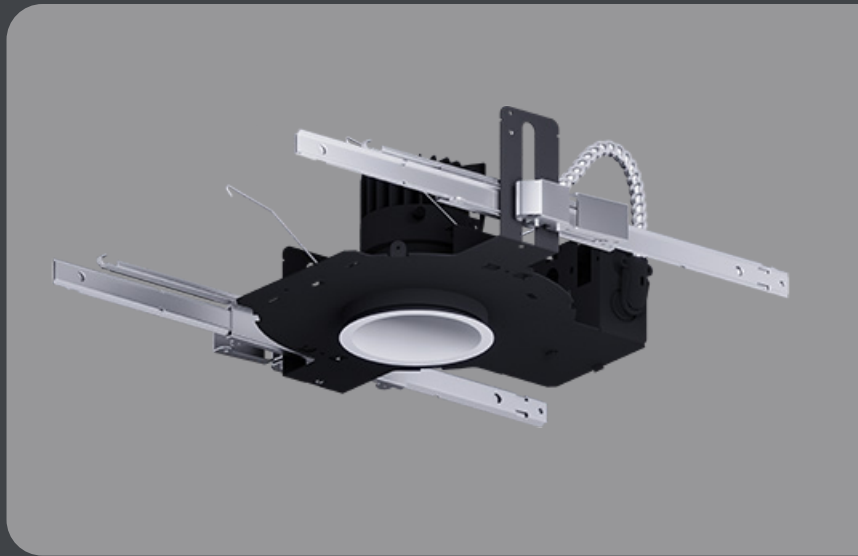

EPD SERIES

Architectural Downlights

A complete family of downlights, accent lights, wallwashers, double wallwashers, and corner wallwashers in multiple beam spreads and apertures designed for commercial, civic, museums, corporate, hospitality, academic, retail, medical, and houses of worship

REMODEL

RETROFIT

ADJUSTABLE

APERTURES	4", 5", 6", 8", 10"
LUMENS	Standard: Up to 8000L High Lumen: Up to 8000L
CRI	90+, 98
DISTRUBUTIONS	15° - 70°

COMPLETE PRODUCT FAMILY

ROUND	ADJUSTABLE
SQUARE	HIGH LUMEN
CYLINDER	IP RATED
	IC RATED