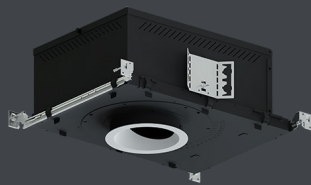

EPD SERIES

Architectural Downlights

A complete family of downlights, accent lights, wallwashers, double wallwashers, and corner wallwashers in multiple beam spreads and apertures designed for commercial, civic, museums, corporate, hospitality, academic, retail, medical, and houses of worship

REMODEL

RETROFIT

ADJUSTABLE

APERTURES	4", 5", 6", 8", 10"
LUMENS	Standard: Up to 8000L High Lumen: Up to 8000L
CRI	90+, 98
DISTRUBUTIONS	15° - 70°

COMPLETE PRODUCT FAMILY

ROUND	ADJUSTABLE
SQUARE	HIGH LUMEN
CYLINDER	IP RATED
	IC RATED