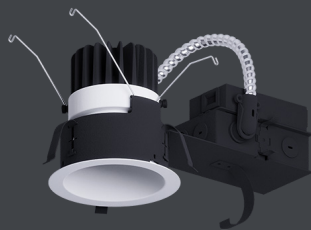

EPD SERIES

Architectural Downlights

A complete family of downlights, accent lights, wallwashers, double wallwashers, and corner wallwashers in multiple beam spreads and apertures designed for commercial, civic, museums, corporate, hospitality, academic, retail, medical, and houses of worship

REMODEL

RETROFIT

ADJUSTABLE

APERTURES	4", 5", 6", 8", 10"
LUMENS	Standard: Up to 8000L High Lumen: Up to 8000L
CRI	90+, 98
DISTRUBUTIONS	15° - 70°

COMPLETE PRODUCT FAMILY

ROUND	ADJUSTABLE
SQUARE	HIGH LUMEN
CYLINDER	IP RATED
	IC RATED