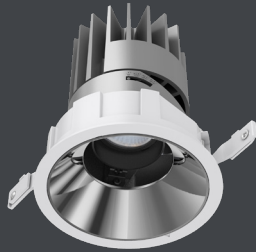

## Architectural Downlights

Create a personalized and functional space with Edison Price Lighting's Bold Series. These innovative shallow downlights offer a range of lighting options for any room. Choose from our extensive collection and make a bold statement with your lighting.

<b>APERTURES</b>	2", 3", 4", 6"
<b>LUMENS</b>	Up to: 3200L
<b>CRI</b>	80, 90
<b>DISTRUBUTIONS</b>	15° - 50°
<b>TILT</b>	90°

### COMPLETE PRODUCT FAMILY

- ROUND
- SQUARE
- FIXED
- ADJUSTABLE
- WALL WASHER

FINO SERIES