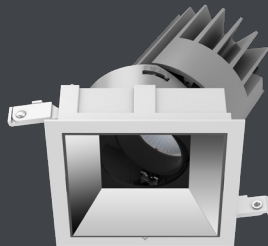

## Architectural Downlights

Create a personalized and functional space with Edison Price Lighting's Bold Series. These innovative shallow downlights offer a range of lighting options for any room. Choose from our extensive collection and make a bold statement with your lighting.

<b>APERTURES</b>	2", 3", 4", 6"
<b>LUMENS</b>	Up to: 3200L
<b>CRI</b>	80, 90
<b>DISTRUBUTIONS</b>	15° - 50°
<b>TILT</b>	90°