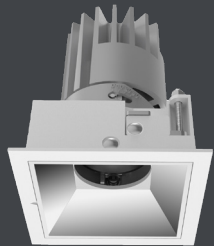

## Architectural Downlights

Create a personalized and functional space with Edison Price Lighting's Bold Series. These innovative shallow downlights offer a range of lighting options for any room. Choose from our extensive collection and make a bold statement with your lighting.

### COMPLETE PRODUCT FAMILY

- ROUND
- SQUARE
- FIXED
- ADJUSTABLE
- WALL WASHER

FINO SERIES