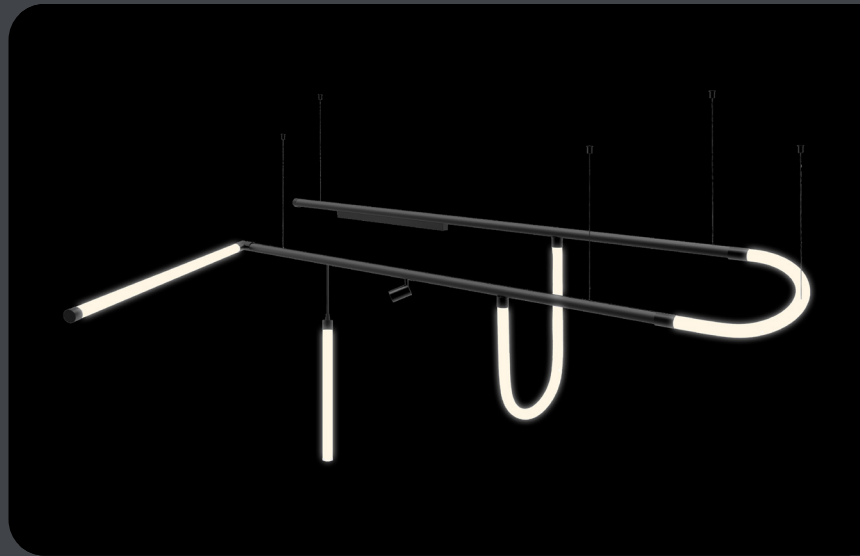

FREEHAND

Linear System

The revolutionarily flexible lighting solution that combines the timeless elegance of traditional spotlighting with the artistic strokes reminiscent of freehand writing. With a bold fusion of spotlight track heads, linear modules, pendants, and captivating neon artistry, Freehand is the epitome of limitless creativity.

NEON	1000 mm, 2500 mm, 5000 mm
TRACK	300mm, 600mm, 900mm
MOUNTING	Surface, Pendant

FREEHAND