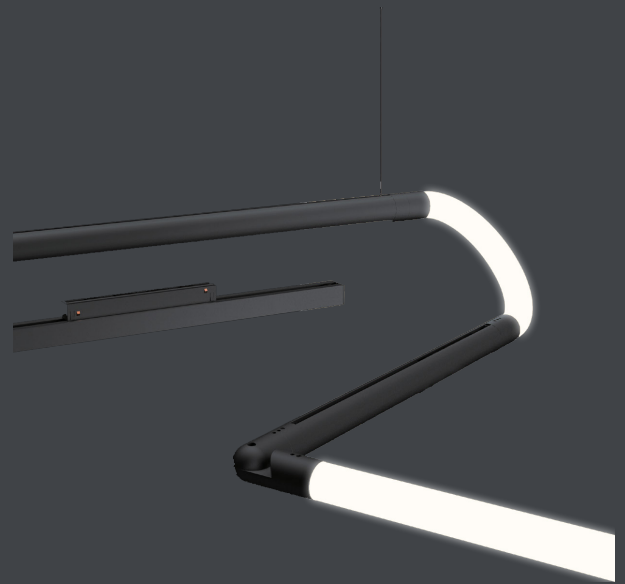

FREEHAND

Linear System

The revolutionarily flexible lighting solution that combines the timeless elegance of traditional spotlighting with the artistic strokes reminiscent of freehand writing. With a bold fusion of spotlight track heads, linear modules, pendants, and captivating neon artistry, Freehand is the epitome of limitless creativity.

NEON	1000 mm, 2500 mm, 5000 mm
TRACK	300mm, 600mm, 900mm
MOUNTING	Surface, Pendant

FREEHAND