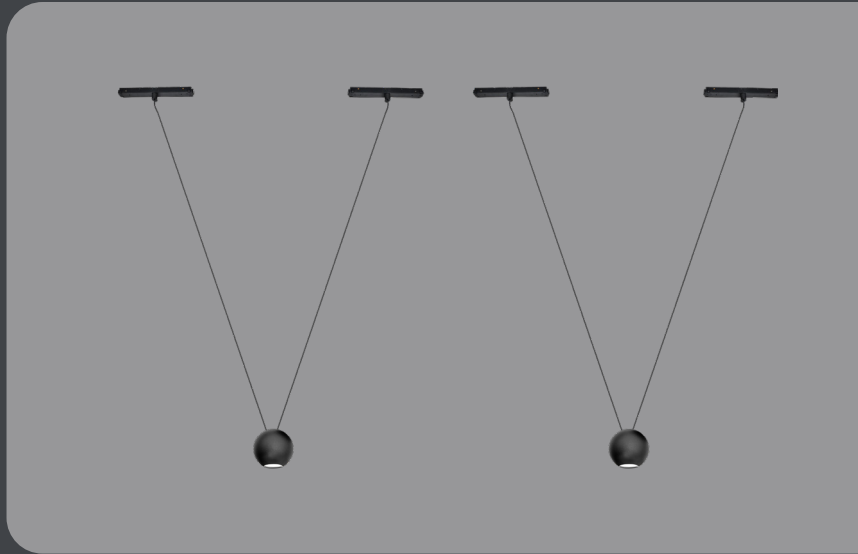

TIGHTROPE

Decorative

A breathtaking ode to the grace and allure of a tightrope dance. Inspired by its effortless delicacy and sensational performance, this masterpiece embodies the perfect balance of radical artistry and refined application.

Ball Size	50mm, 70mm
CRI	90
MOUNTING	Surface/Pendant

TIGHTROPE